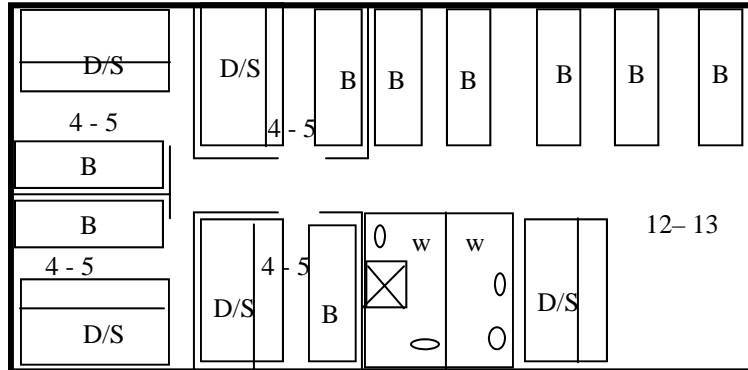

Frontier Trails Accommodations

MAIN CAMP BUILDING

2 DORMS (sleeps 20-24 each)
 DINING ROOM
 KITCHEN
 MEETING ROOM
 2 WASHROOMS (2 Showers, 3 Stalls & 4 Sinks each)

CARRIAGE HOUSE

UPSTAIRS: 4 BEDROOMS
 1 DORM
 2 WASHROOMS (1 SHOWER)
 SLEEPS 28-32

BUNKHOUSE

16 BEDROOMS
 2 WASHROOMS
 MEETING ROOM
 SLEEPS 32

B = BUNKBED
 D/S = DOUBLE ON BOTTOM, SINGLE ON TOP
 W = WASHROOM
 L = LAUNDRY (Camp Use Only)