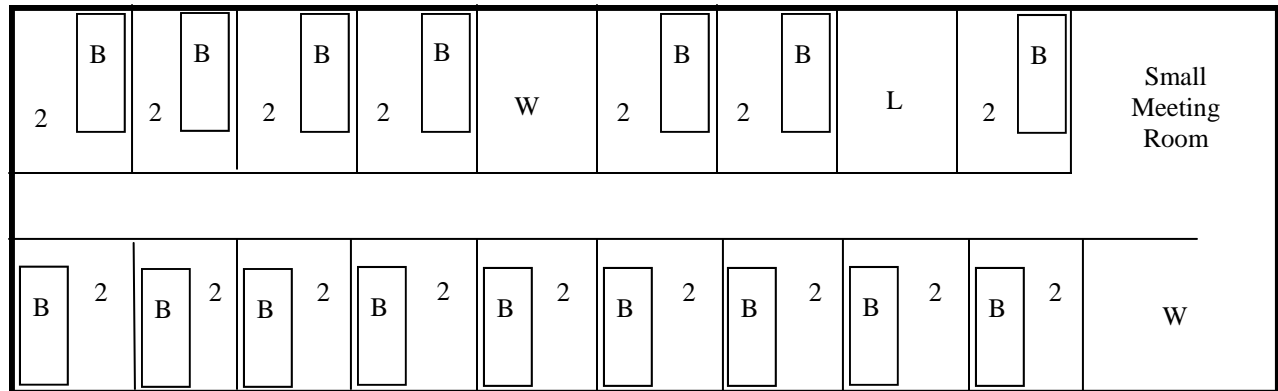

Frontier Trails Accommodations

MAIN CAMP BUILDING

2 DORMS (sleeps 20-24 each)
 DINING ROOM
 KITCHEN
 MEETING ROOM
 2 WASHROOMS (2 Showers, 3 Stalls & 4 Sinks each)

CARRIAGE HOUSE

UPSTAIRS: 4 BEDROOMS
 1 DORM
 2 WASHROOMS (1 SHOWER)
 SLEEPS 28-32

BUNKHOUSE

16 BEDROOMS
 2 WASHROOMS
 MEETING ROOM
 SLEEPS 32

B = BUNKBED
 D/S = DOUBLE ON BOTTOM, SINGLE ON TOP
 W = WASHROOM
 L = LAUNDRY (Camp Use Only)