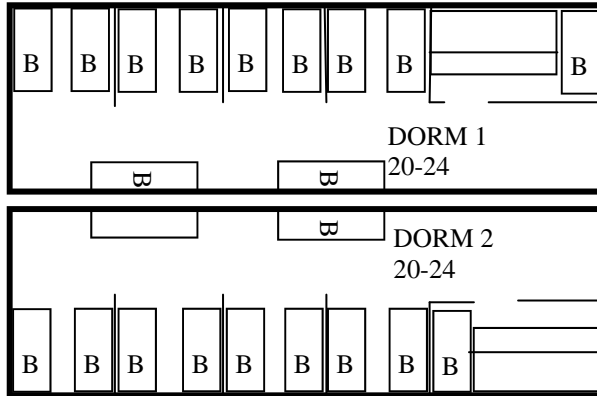

Frontier Trails Accommodations

MAIN CAMP BUILDING

2 DORMS (sleeps 20-24 each)
 DINING ROOM
 KITCHEN
 MEETING ROOM
 2 WASHROOMS (2 Showers, 3 Stalls & 4 Sinks each)

CARRIAGE HOUSE

UPSTAIRS: 4 BEDROOMS
 1 DORM
 2 WASHROOMS (1 SHOWER)
 SLEEPS 28-32

BUNKHOUSE

16 BEDROOMS
 2 WASHROOMS
 MEETING ROOM
 SLEEPS 32

B = BUNKBED
 D/S = DOUBLE ON BOTTOM, SINGLE ON TOP
 W = WASHROOM
 L = LAUNDRY (Camp Use Only)